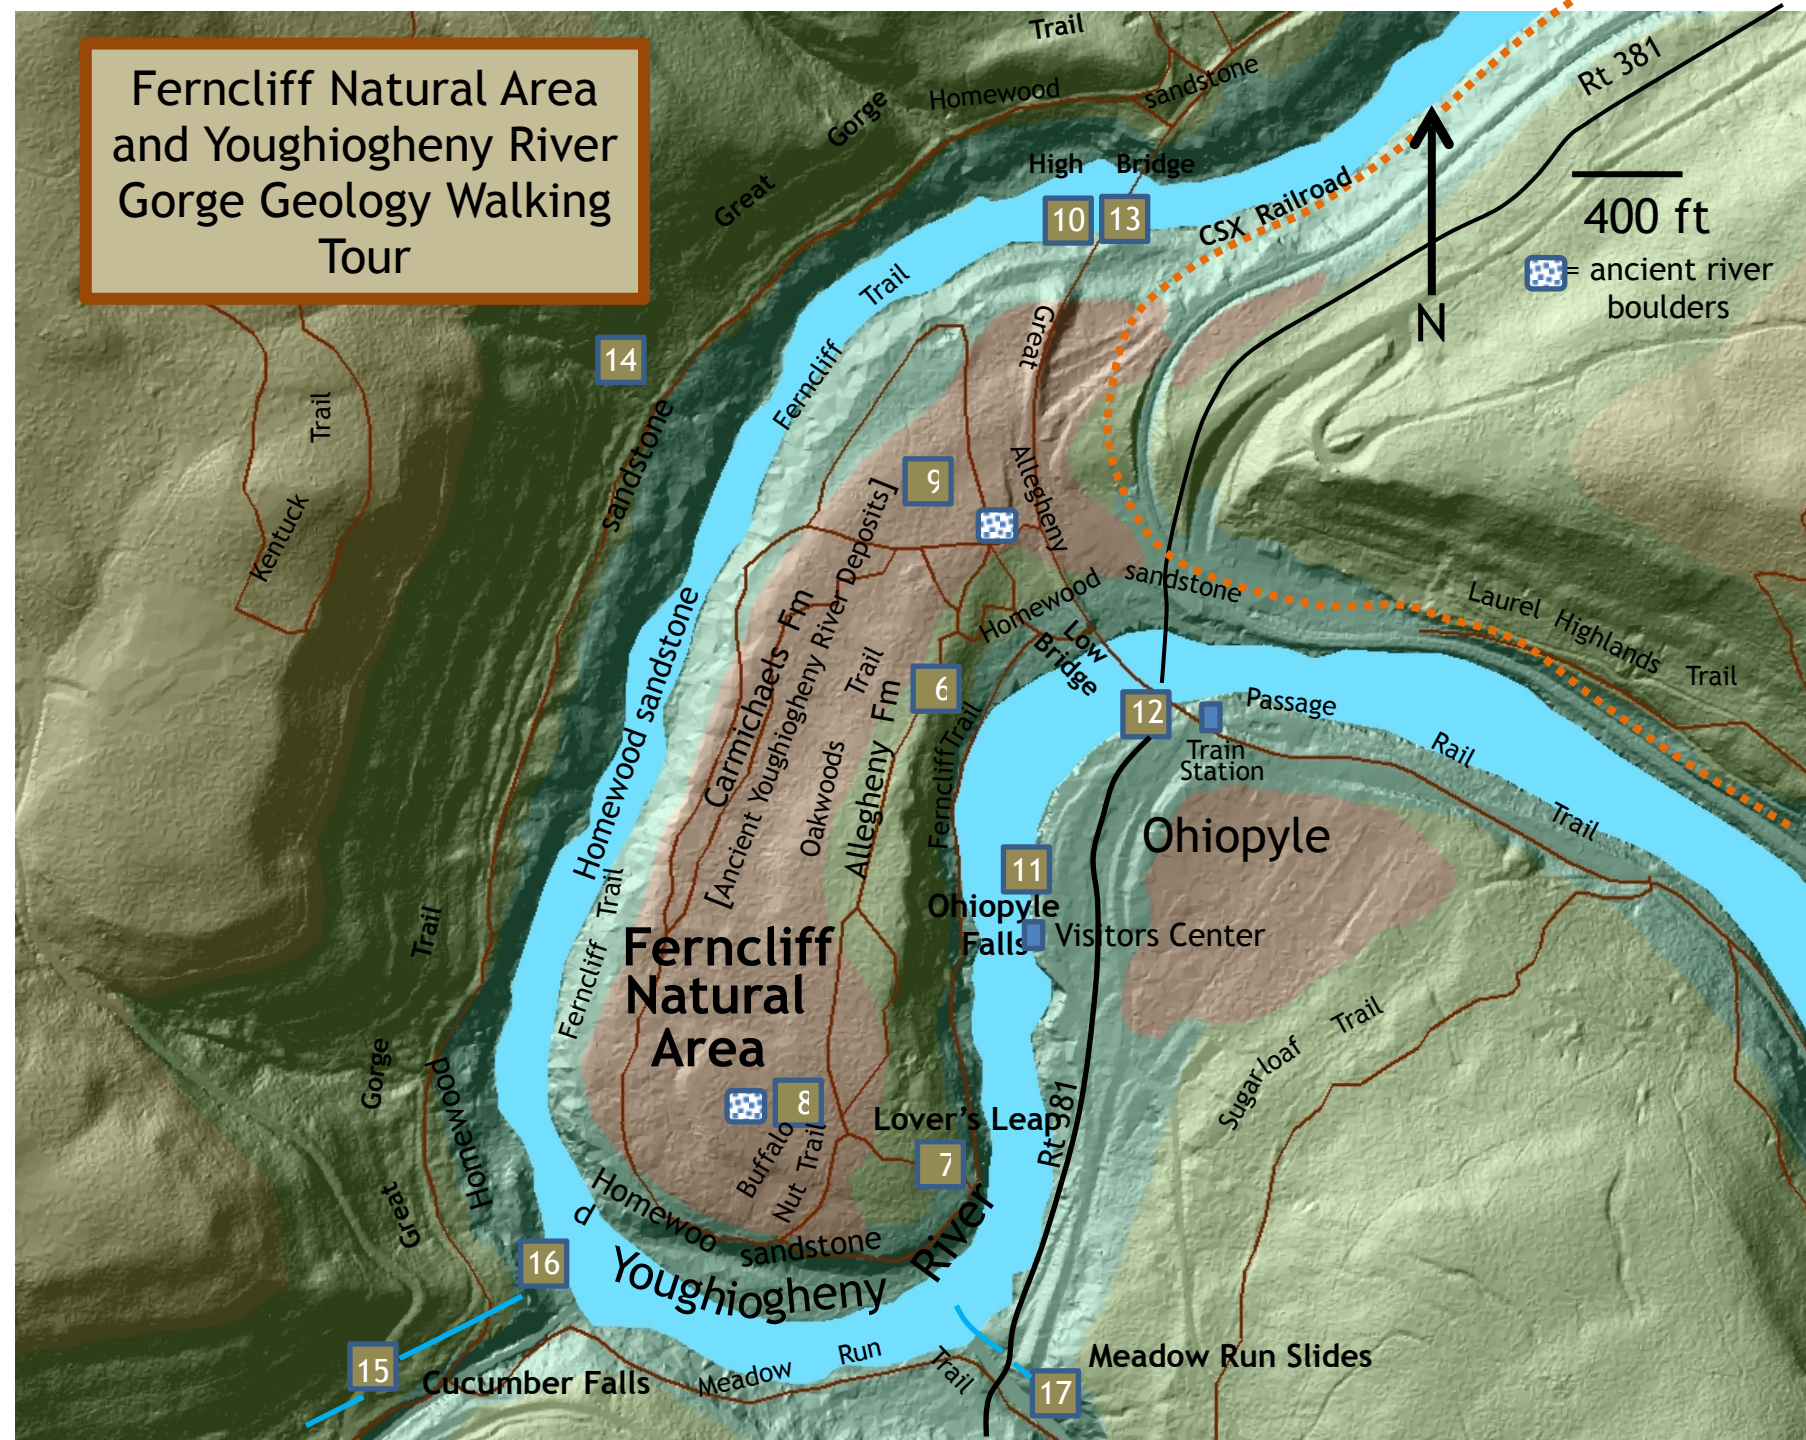

Ferncliff Natural Area and Youghiogheny River Gorge Geology Walking Tour

400 ft

 = ancient river boulders

Ferncliff Natural Area

Ohiopyle

Youghiogheny River

Ohiopyle Falls

Lover's Leap

Passage Train Station

Visitors Center

Sugarloaf Trail

Laurel Highlands Trail

Great Allegheny

Low Bridge

Homewood

Ferncliff Trail

Ferncliff Trail

Allegheny Fm

Oakwoods

[Ancient Youghiogheny River Deposits]

Carmichaels Fm

Homewood sandstone

Ferncliff Trail

Homewood

 = ancient river boulders

Ferncliff Natural Area

Ohiopyle

Youghiogheny River

Ohiopyle Falls

Lover's Leap

Cucumber Falls

Meadow Run Slides